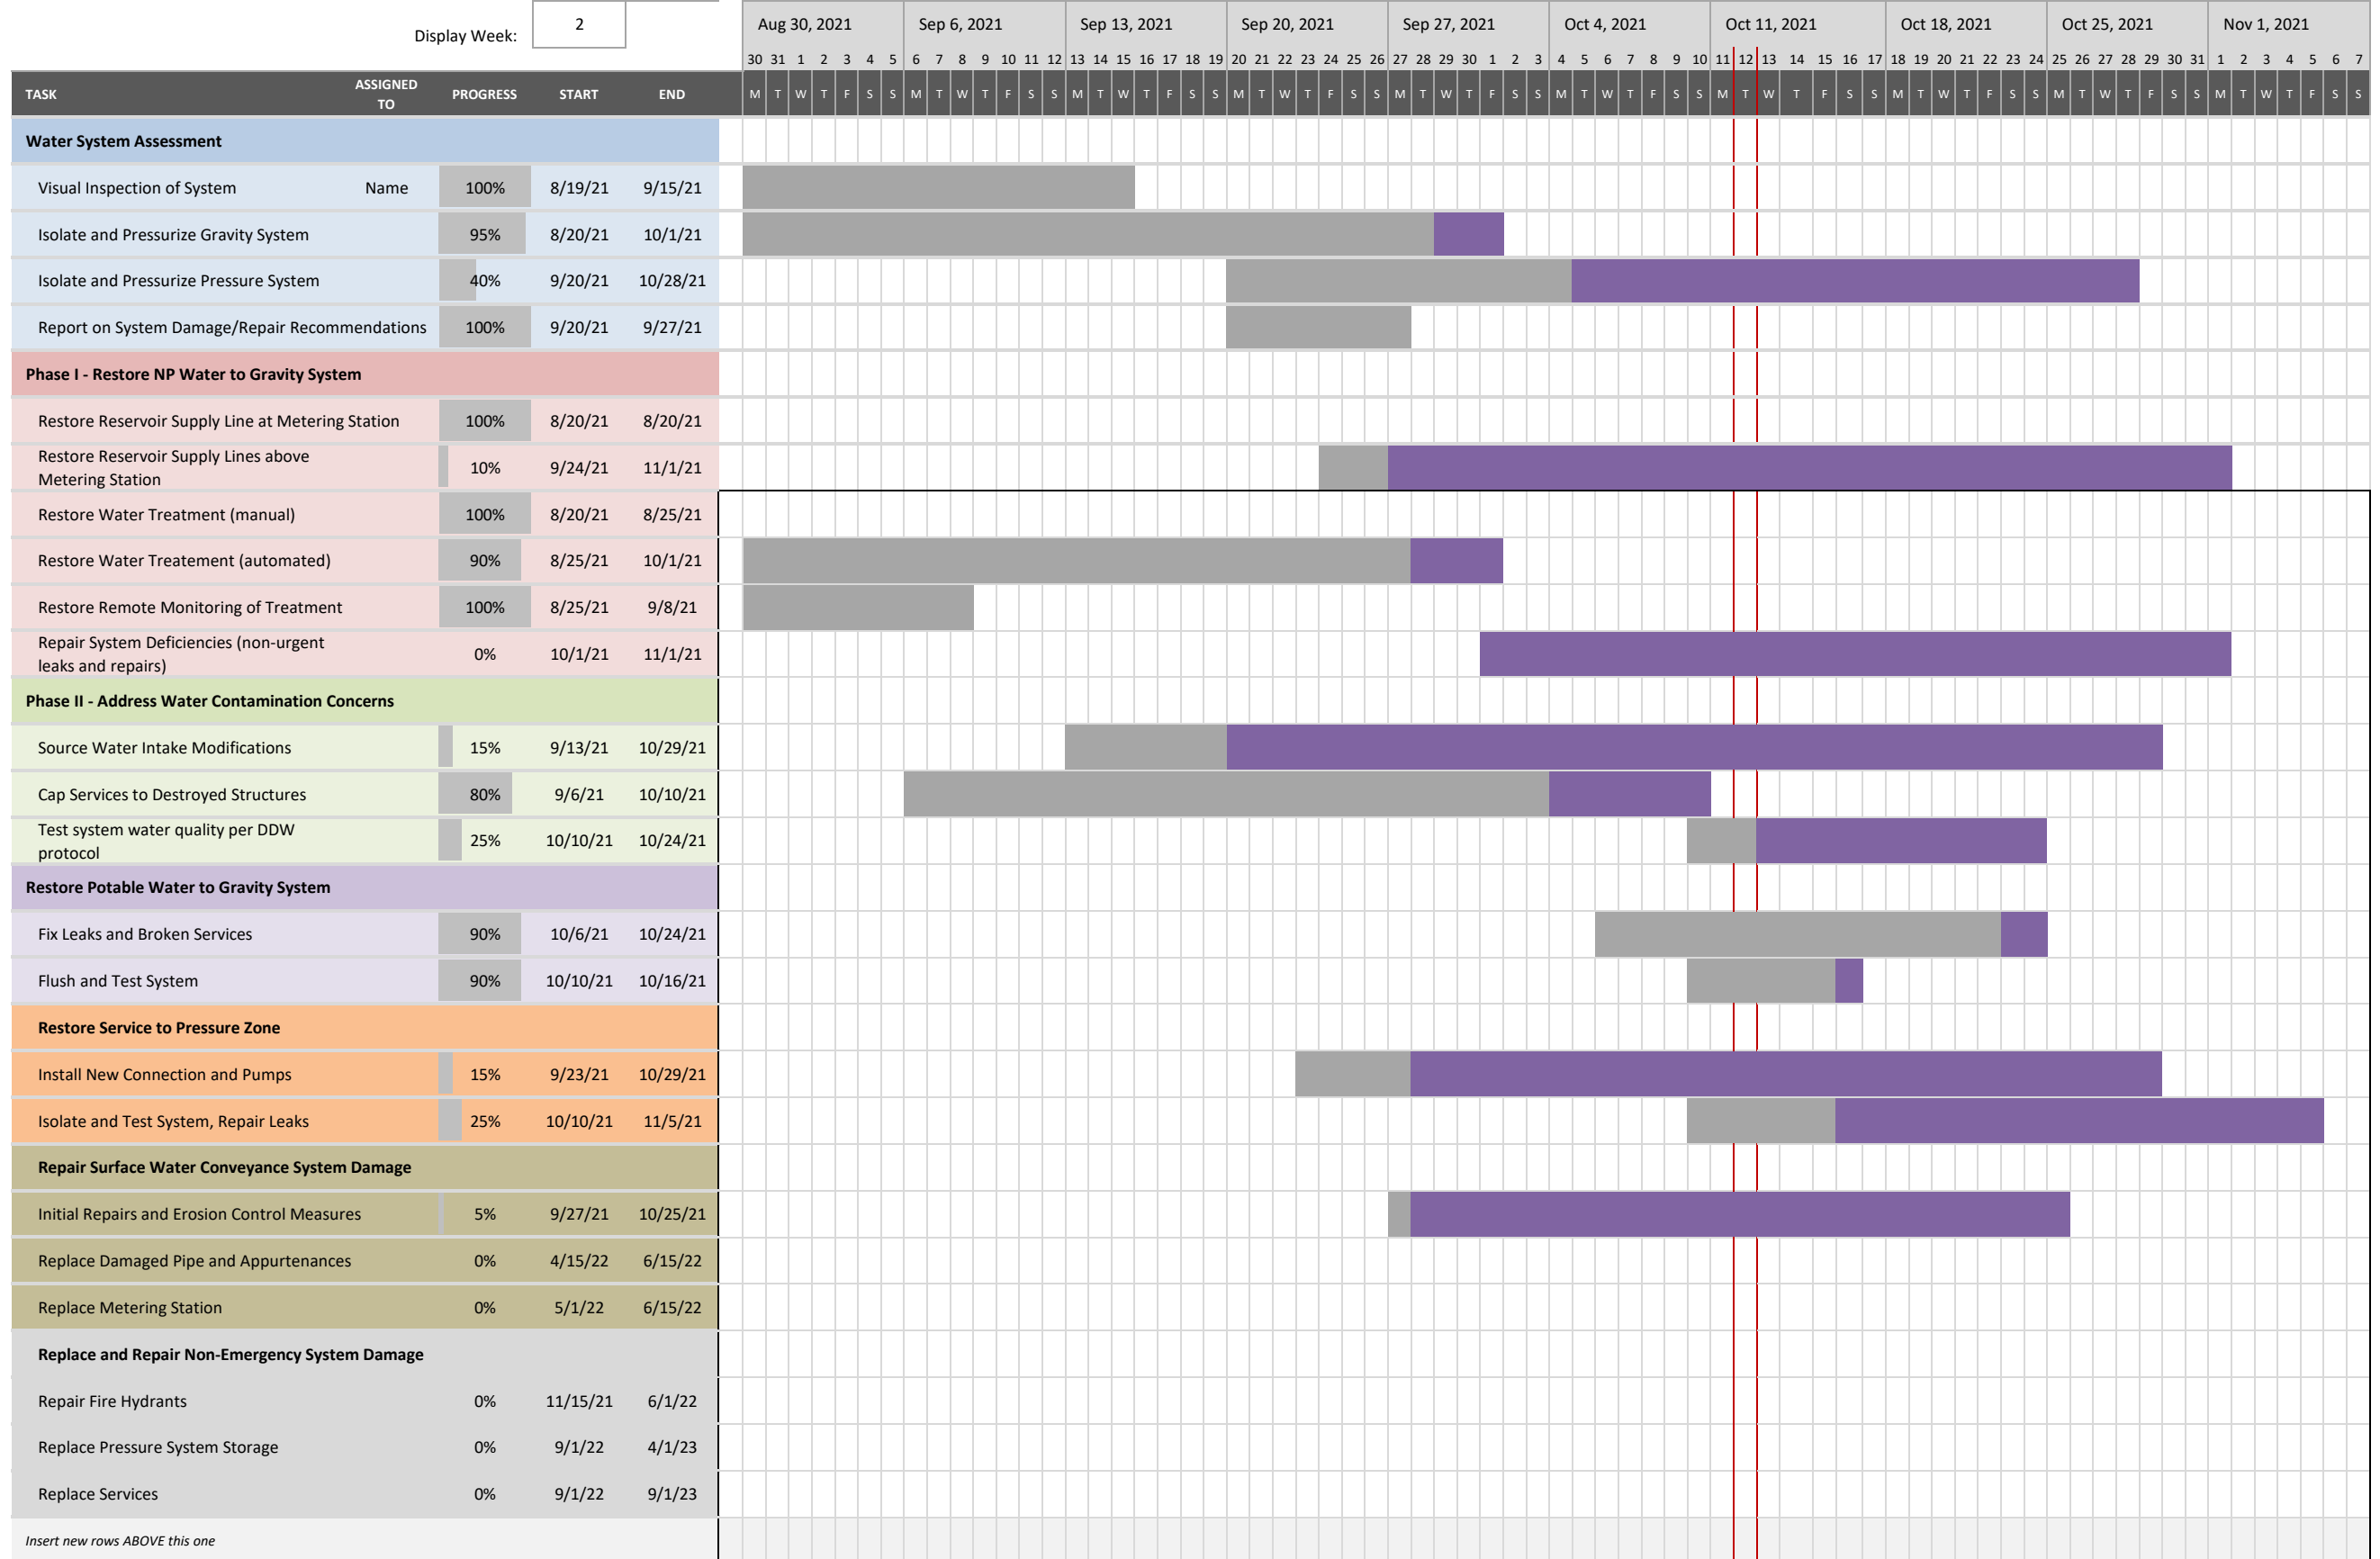

GRIZZLY FLATS WATER SYSTEM RESTORATION

SIMPLE GANTT CHART by Vertex42.com
<https://www.vertex42.com/ExcelTemplates/simple-gantt-chart.html>

H2O Urban Solutions

Project Start:

Display Week:

Insert new rows ABOVE this one